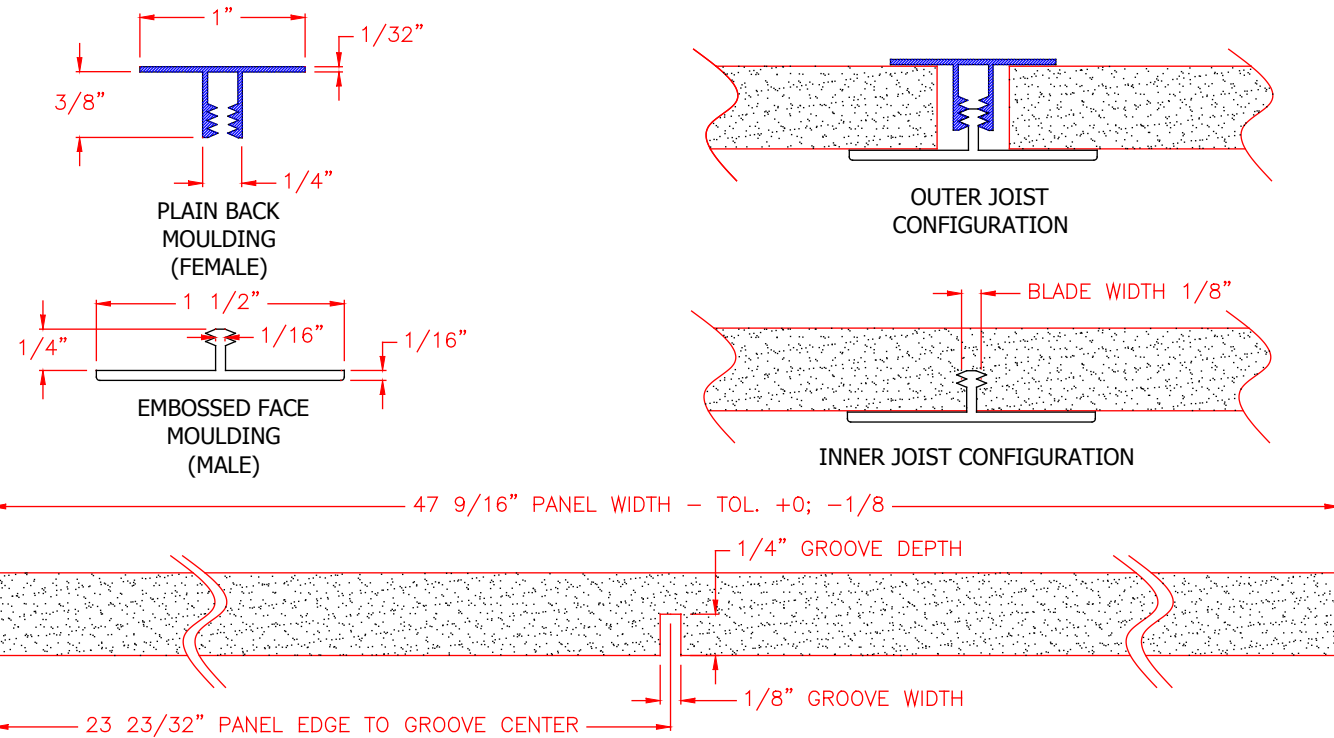

MODULUX PANEL SYSTEM - 12/24" STUD VERSION

GROOVE CONFIGURATION AND PANEL DIMENSION

24" JOIST INSTALLATION SCHEME

(anchor on every other joist if 12" on centers)