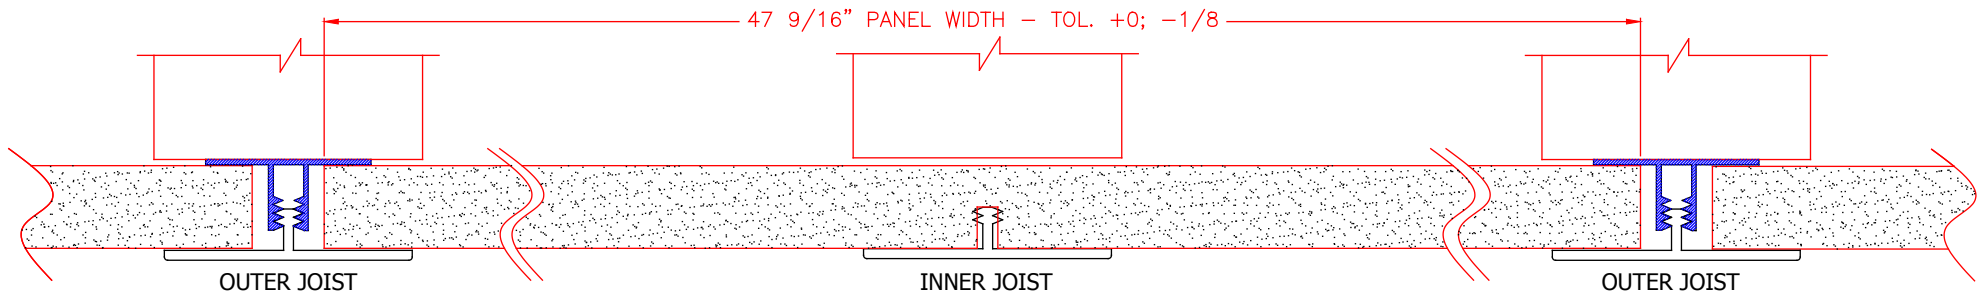

MODULUX PANEL SYSTEM - 12/24" STUD VERSION

GROOVE CONFIGURATION AND PANEL DIMENSION

24" JOIST INSTALLATION SCHEME

(anchor on every other joist if 12" on centers)