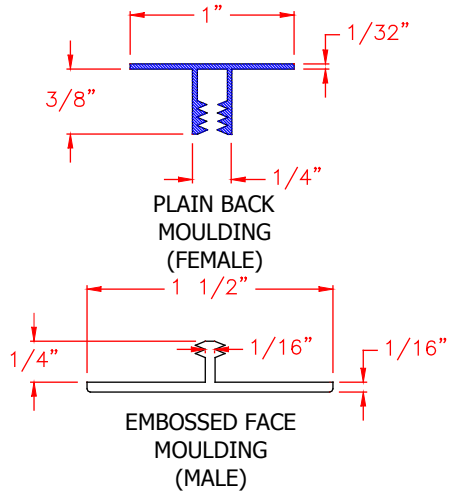

MODULUX CEILING SYSTEM - 16" JOIST VERSION

GROOVE CONFIGURATION AND PANEL DIMENSION

16" JOIST INSTALLATION SCHEME