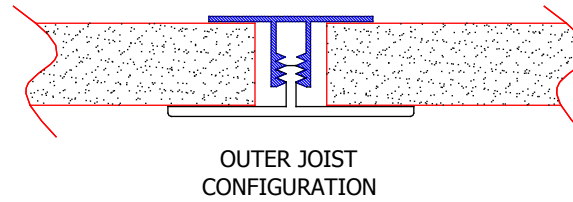

MODULUX CEILING SYSTEM - 16" JOIST VERSION

GROOVE CONFIGURATION AND PANEL DIMENSION

16" JOIST INSTALLATION SCHEME