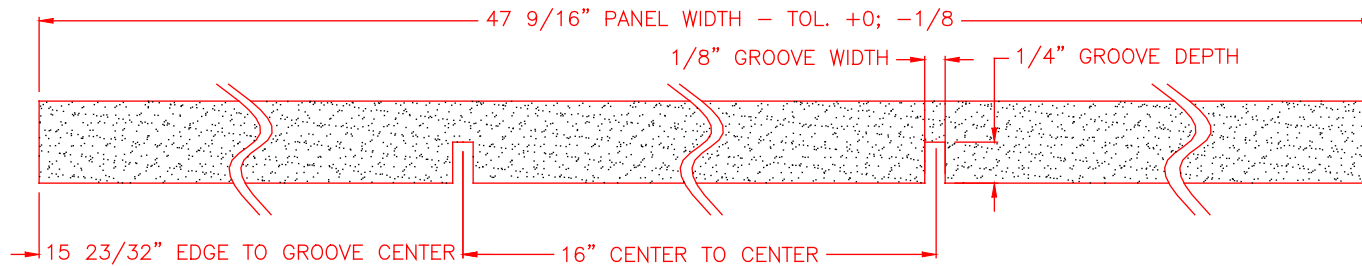

MODULUX CEILING SYSTEM - 16" JOIST VERSION

GROOVE CONFIGURATION AND PANEL DIMENSION

16" JOIST INSTALLATION SCHEME