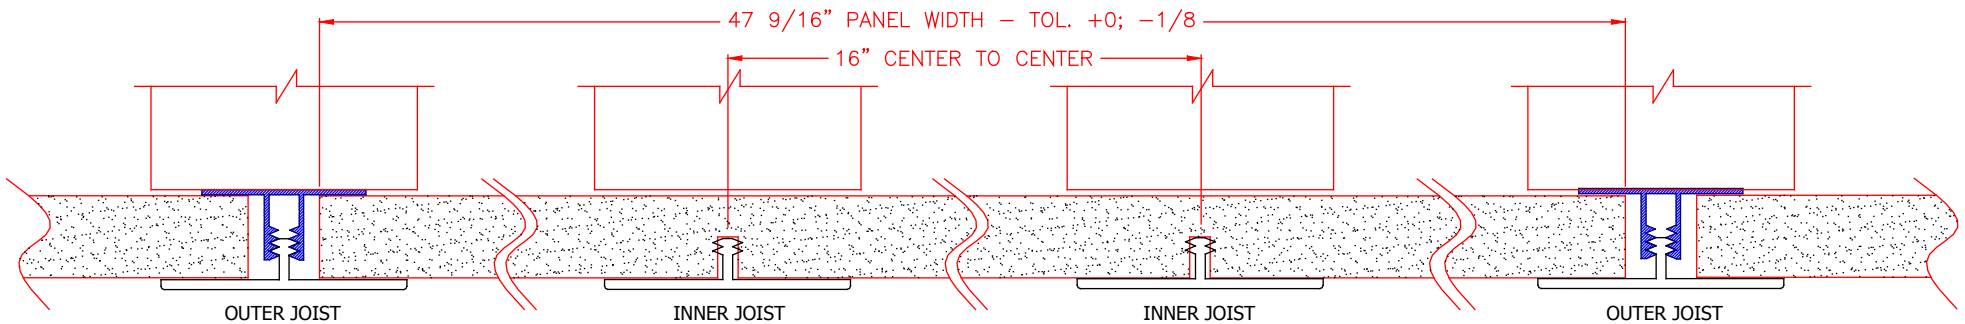

MODULUX CEILING SYSTEM - 16" JOIST VERSION

GROOVE CONFIGURATION AND PANEL DIMENSION

16" JOIST INSTALLATION SCHEME