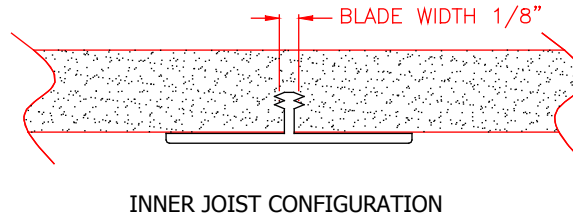

MODULUX CEILING SYSTEM - 16" JOIST VERSION

GROOVE CONFIGURATION AND PANEL DIMENSION

16" JOIST INSTALLATION SCHEME